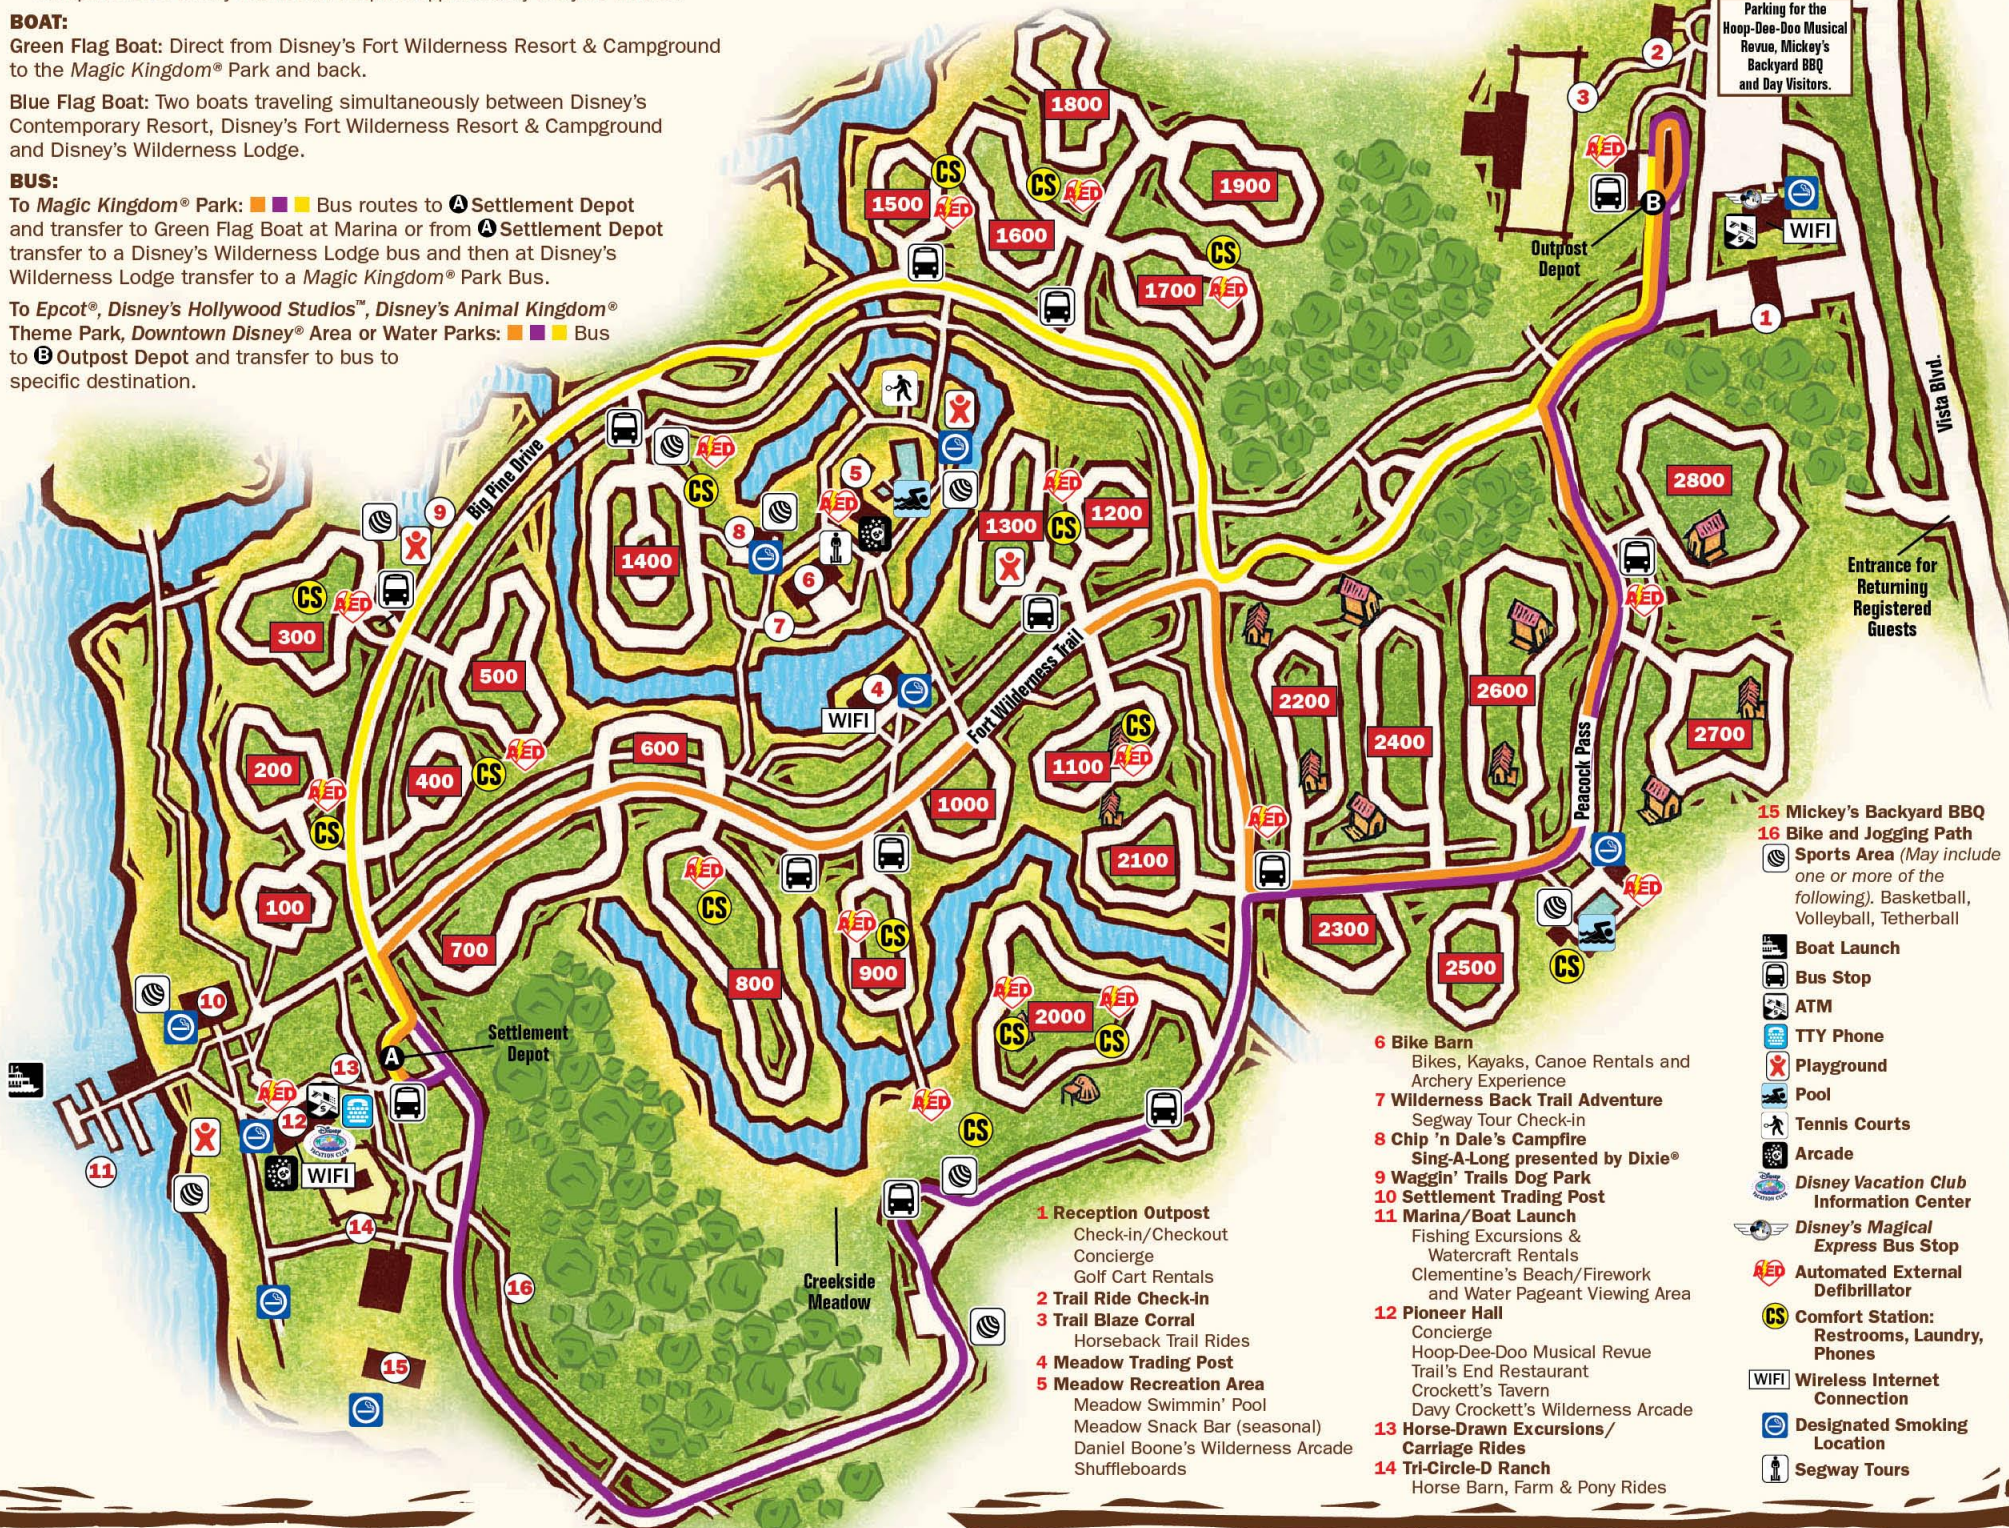

Disney Theme Park and Resort Destinations

Transportation to Disney Theme Parks departs approximately every 20 minutes.

BOAT:

Green Flag Boat: Direct from Disney's Fort Wilderness Resort & Campground to the *Magic Kingdom*® Park and back.

Blue Flag Boat: Two boats traveling simultaneously between Disney's Contemporary Resort, Disney's Fort Wilderness Resort & Campground and Disney's Wilderness Lodge.

BUS:

To *Magic Kingdom*® Park:    Bus routes to **A** Settlement Depot and transfer to Green Flag Boat at Marina or from **A** Settlement Depot transfer to a Disney's Wilderness Lodge bus and then at Disney's Wilderness Lodge transfer to a *Magic Kingdom*® Park Bus.

To *Epcot*®, *Disney's Hollywood Studios*™, *Disney's Animal Kingdom*® Theme Park, *Downtown Disney*® Area or Water Parks:    Bus to **B** Outpost Depot and transfer to bus to specific destination.

Parking for the Hoop-Dee-Do Musical Revue, Mickey's Backyard BBQ and Day Visitors.

- 6 Bike Barn
Bikes, Kayaks, Canoe Rentals and Archery Experience
- 7 Wilderness Back Trail Adventure
Segway Tour Check-in
- 8 Chip 'n Dale's Campfire
Sing-A-Long presented by Dixie®
- 9 Waggin' Trails Dog Park
- 10 Settlement Trading Post
- 11 Marina/Boat Launch
Fishing Excursions & Watercraft Rentals
Clementine's Beach/Firework and Water Pageant Viewing Area
- 12 Pioneer Hall
Concierge
Hoop-Dee-Do Musical Revue
Trail's End Restaurant
Crockett's Tavern
Davy Crockett's Wilderness Arcade
- 13 Horse-Drawn Excursions/Carriage Rides
- 14 Tri-Circle-D Ranch
Horse Barn, Farm & Pony Rides