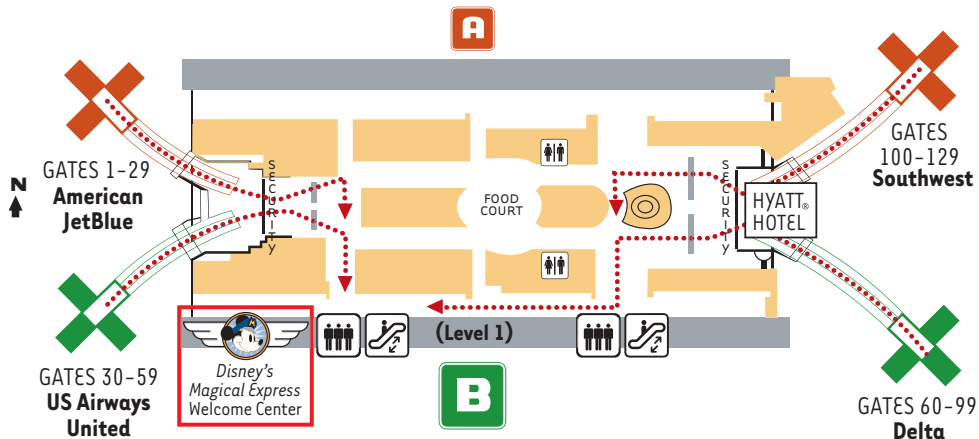

ORLANDO INTERNATIONAL AIRPORT

The Disney's Magical Express Welcome Center is located on the B side on Level 1 (Ground Transportation).

◀..... Path to Disney's Magical Express Welcome Center

The Disney's Magical Express Welcome Center is located on the **B side on Level 1** (Ground Transportation).

Upon exiting the aircraft, take the shuttle to the main terminal. You will arrive on Level 3.

Proceed to the B side and take the elevator or escalator from Level 3 to Level 1 and bypass baggage claim on Level 2 if you do not need to claim your luggage.

Please check in at the *Disney's Magical Express* Welcome Center inside the terminal and a Disney representative will direct you to your motorcoach transportation.