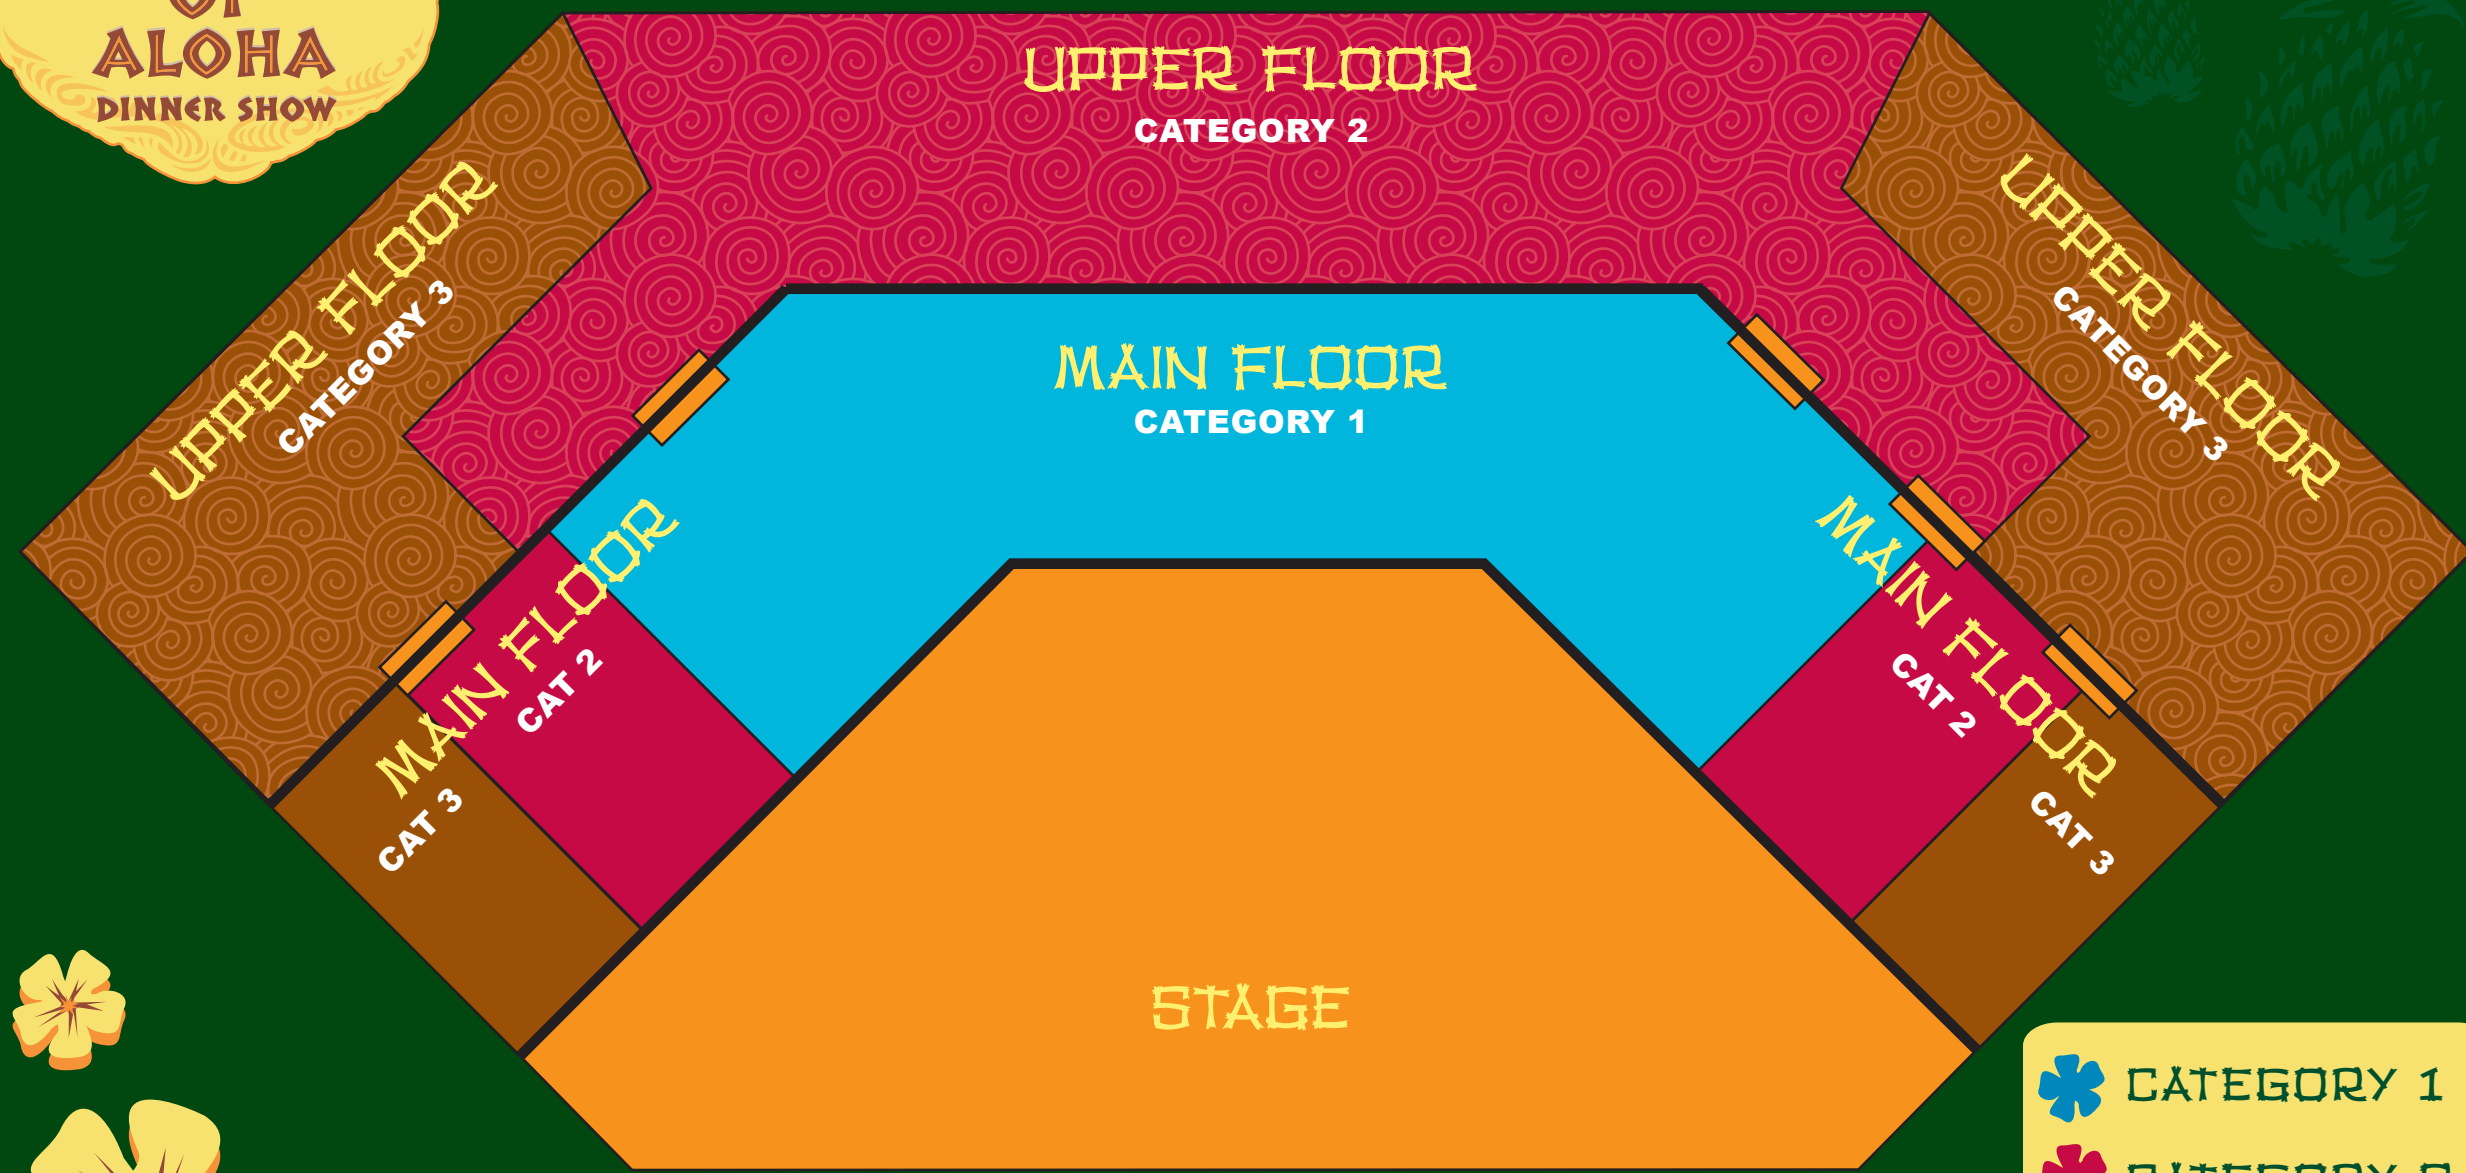

Disney's
**SPiRiT
OF
ALOHA**
DINNER SHOW

-  CATEGORY 1
-  CATEGORY 2
-  CATEGORY 3