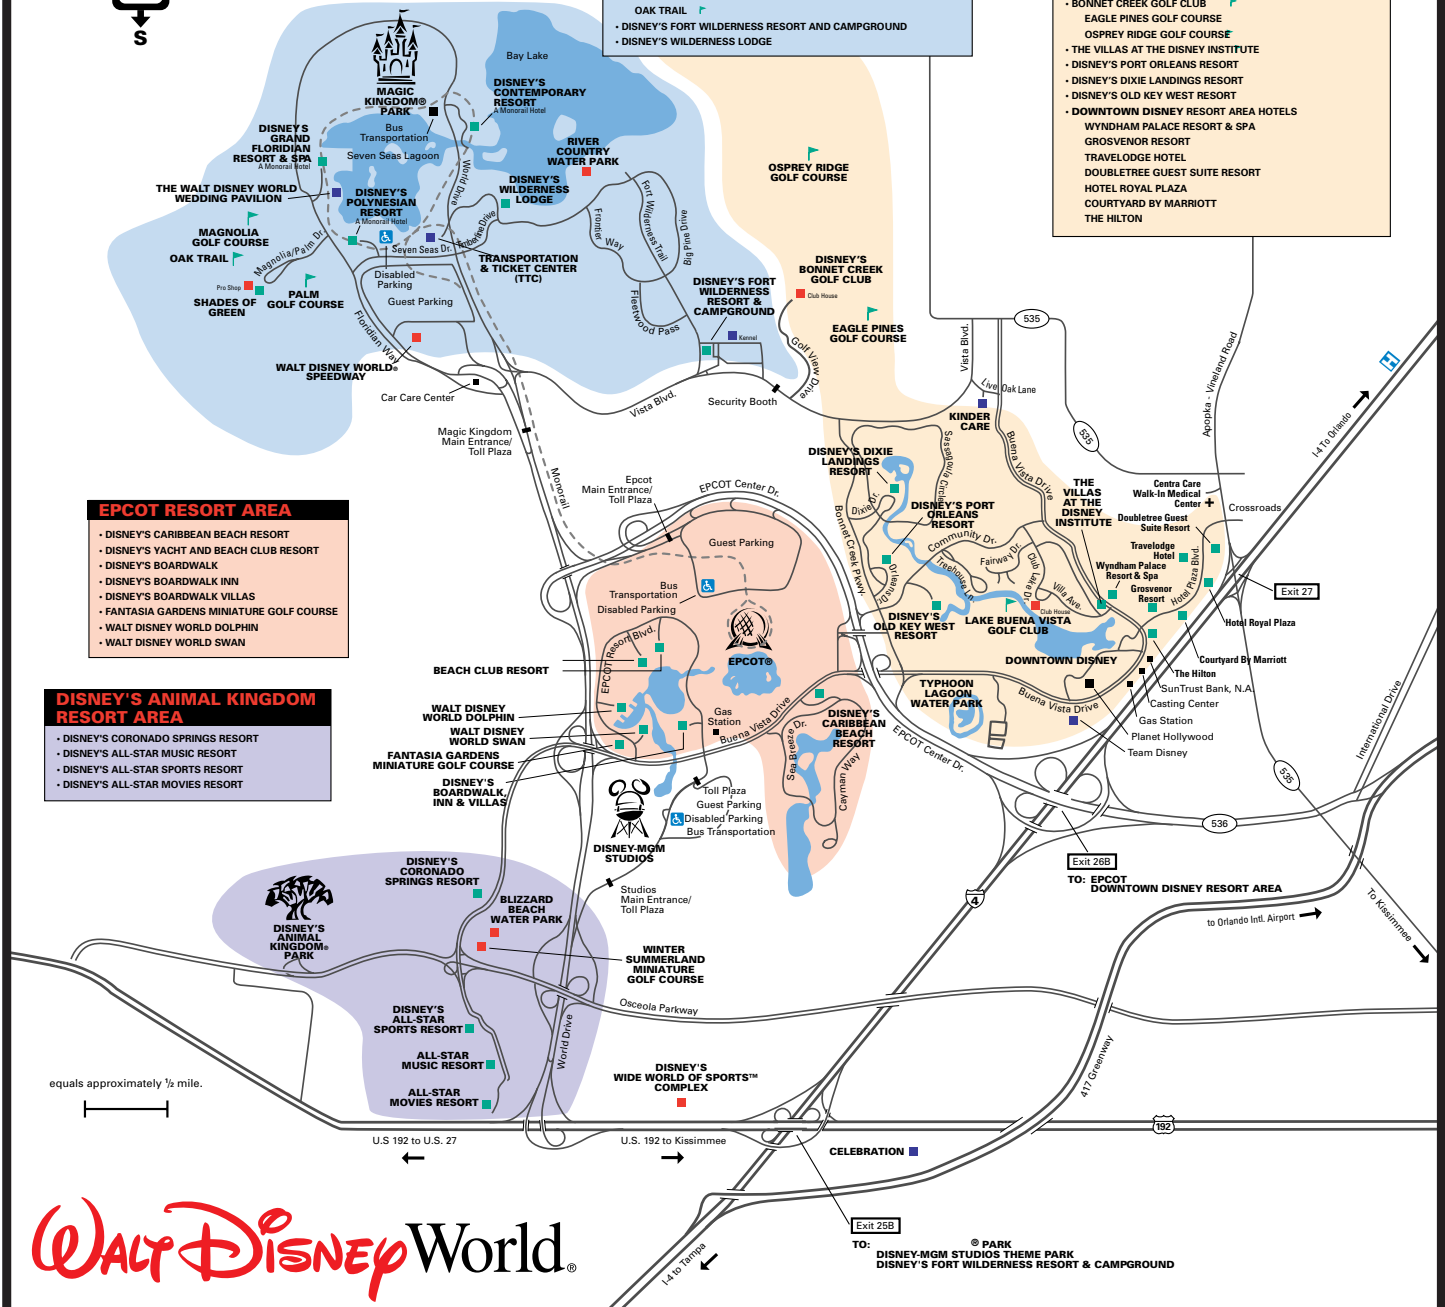

MAGIC KINGDOM RESORT AREA

- DISNEY'S GRAND FLORIDIAN RESORT & SPA - A MONORAIL RESORT
- DISNEY'S CONTEMPORARY RESORT - A MONORAIL RESORT
- DISNEY'S POLYNESIAN RESORT - A MONORAIL RESORT
- SHADES OF GREEN
- MAGNOLIA GOLF COURSE
- PALM GOLF COURSE
- OAK TRAIL
- DISNEY'S FORT WILDERNESS RESORT AND CAMPGROUND
- DISNEY'S WILDERNESS LODGE

DOWNTOWN DISNEY RESORT AREA

- DOWNTOWN DISNEY MARKETPLACE
- DOWNTOWN DISNEY PLEASURE ISLAND
- DOWNTOWN DISNEY WEST SIDE
- LAKE BUENA VISTA GOLF CLUB
- BONNET CREEK GOLF CLUB
- EAGLE PINES GOLF COURSE
- OSPREY RIDGE GOLF COURSE
- THE VILLAS AT THE DISNEY INSTITUTE
- DISNEY'S PORT ORLEANS RESORT
- DISNEY'S DIXIE LANDINGS RESORT
- DISNEY'S OLD KEY WEST RESORT
- DOWNTOWN DISNEY RESORT AREA HOTELS
- WYNDHAM PALACE RESORT & SPA
- GROSVENOR RESORT
- TRAVELODGE HOTEL
- DOUBLETREE GUEST SUITE RESORT
- HOTEL ROYAL PLAZA
- COURTYARD BY MARRIOTT
- THE HILTON

EPCOT RESORT AREA

- DISNEY'S CARIBBEAN BEACH RESORT
- DISNEY'S YACHT AND BEACH CLUB RESORT
- DISNEY'S BOARDWALK
- DISNEY'S BOARDWALK INN
- DISNEY'S BOARDWALK VILLAS
- FANTASIA GARDENS MINIATURE GOLF COURSE
- WALT DISNEY WORLD DOLPHIN
- WALT DISNEY WORLD SWAN

DISNEY'S ANIMAL KINGDOM RESORT AREA

equals approximately 1/2 mile.

WALT DISNEY World

TO: **DISNEY-MGM STUDIO'S THEME PARK**
DISNEY'S FORT WILDERNESS RESORT & CAMPGROUND